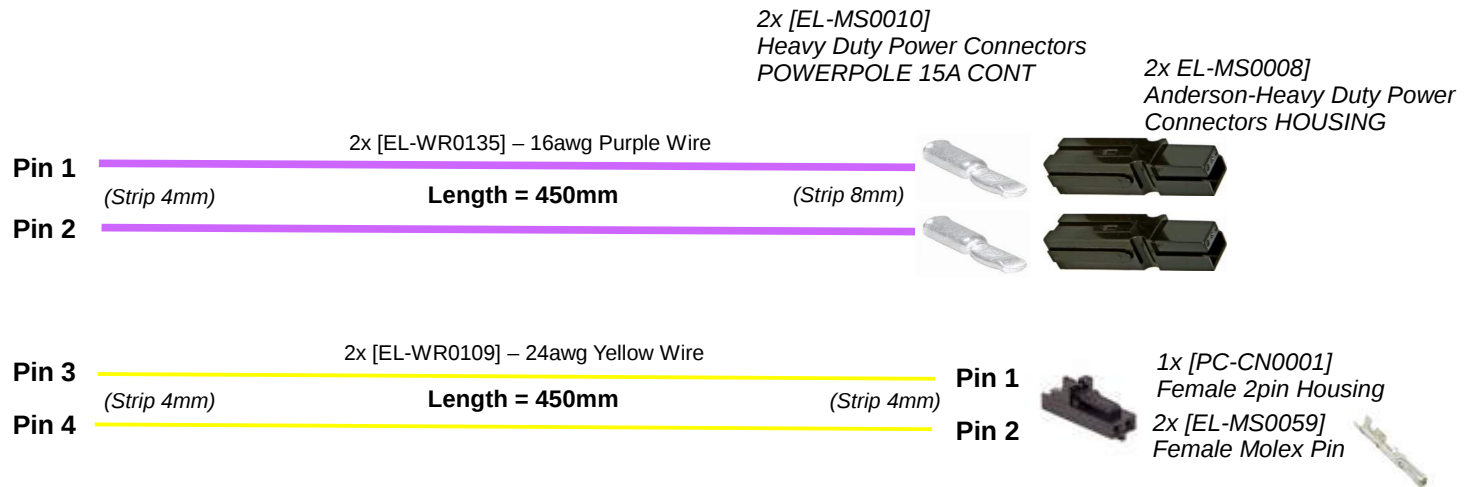

1x [EL-MS0128]
 CONN PLUG CPC 4POS

4x [EL-MS0122]
 CONN PIN .062 14-18AWG TIN CRIMP

Panduit Jacket:
 1X [EL-MS0073]
 Tubing Corrugated Loom .25"
 Length: 410mm

Rev	Date	Changes	Change By
B	03/01/2017	Added panduit jacket EL-MS0073	TJU

DRAWN BY Bob B.		DATE 01/07/2016	  	
CHECKED BY M L Staiano		DATE 01/07/2016	TITLE Heat Bed Harness	
KT-EL0010			FILE NAME Heat_Bed_Extension_1.1.odg	SHEET 1
				REV. B