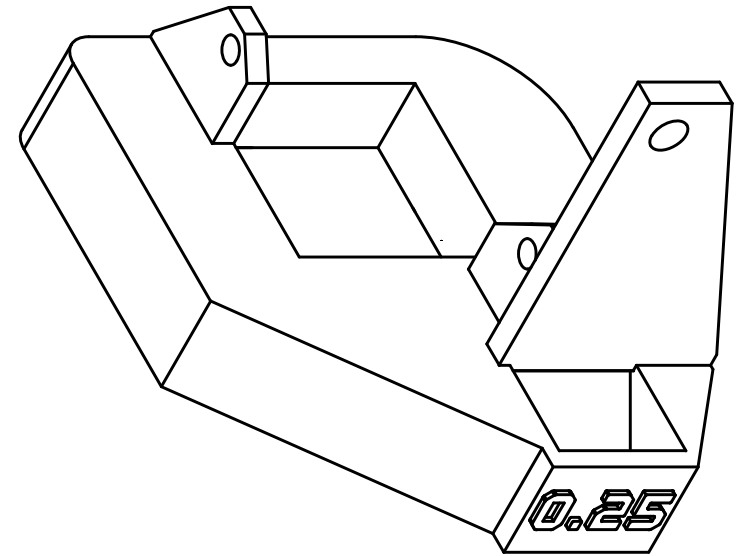

2

1

4

3

2

1

1X M3 Brass Insert [HD-MS0030]

F

E

D

DESIGNED BY: Tutley		Blower_duct_inserts		G	-
DATE: 3/9/18		Achemon Sphynx		F	-
SIZE <b>A4</b>				E	-
				D	-
SCALE 1:1	WEIGHT (kg) N/A	DRAWING NUMBER PP-IS0068	SHEET 1/1	C	-
				B	-
				A	X