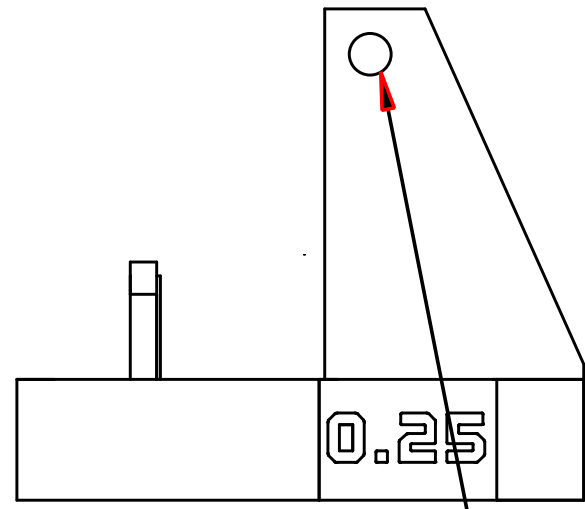

F

E

D

C

B

A

4

3

2

1

4

3

2

1

1X M3 Brass Insert [HD-MS0030]