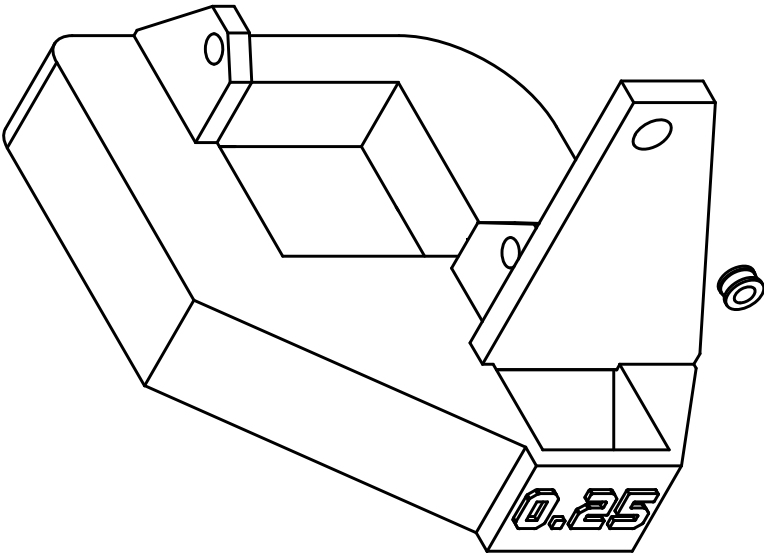

2

1

4

3

2

1

1X M3 Brass Insert [HD-MS0030]

F

E

D

DESIGNED BY: Tutley		Blower_duct_inserts		G	-
DATE: 3/9/18		Achemon Sphynx		F	-
SIZE <b>A4</b>				E	-
				D	-
SCALE 1:1	WEIGHT (kg) N/A	DRAWING NUMBER PP-IS0068	SHEET 1/1	C	-
				B	-
				A	X