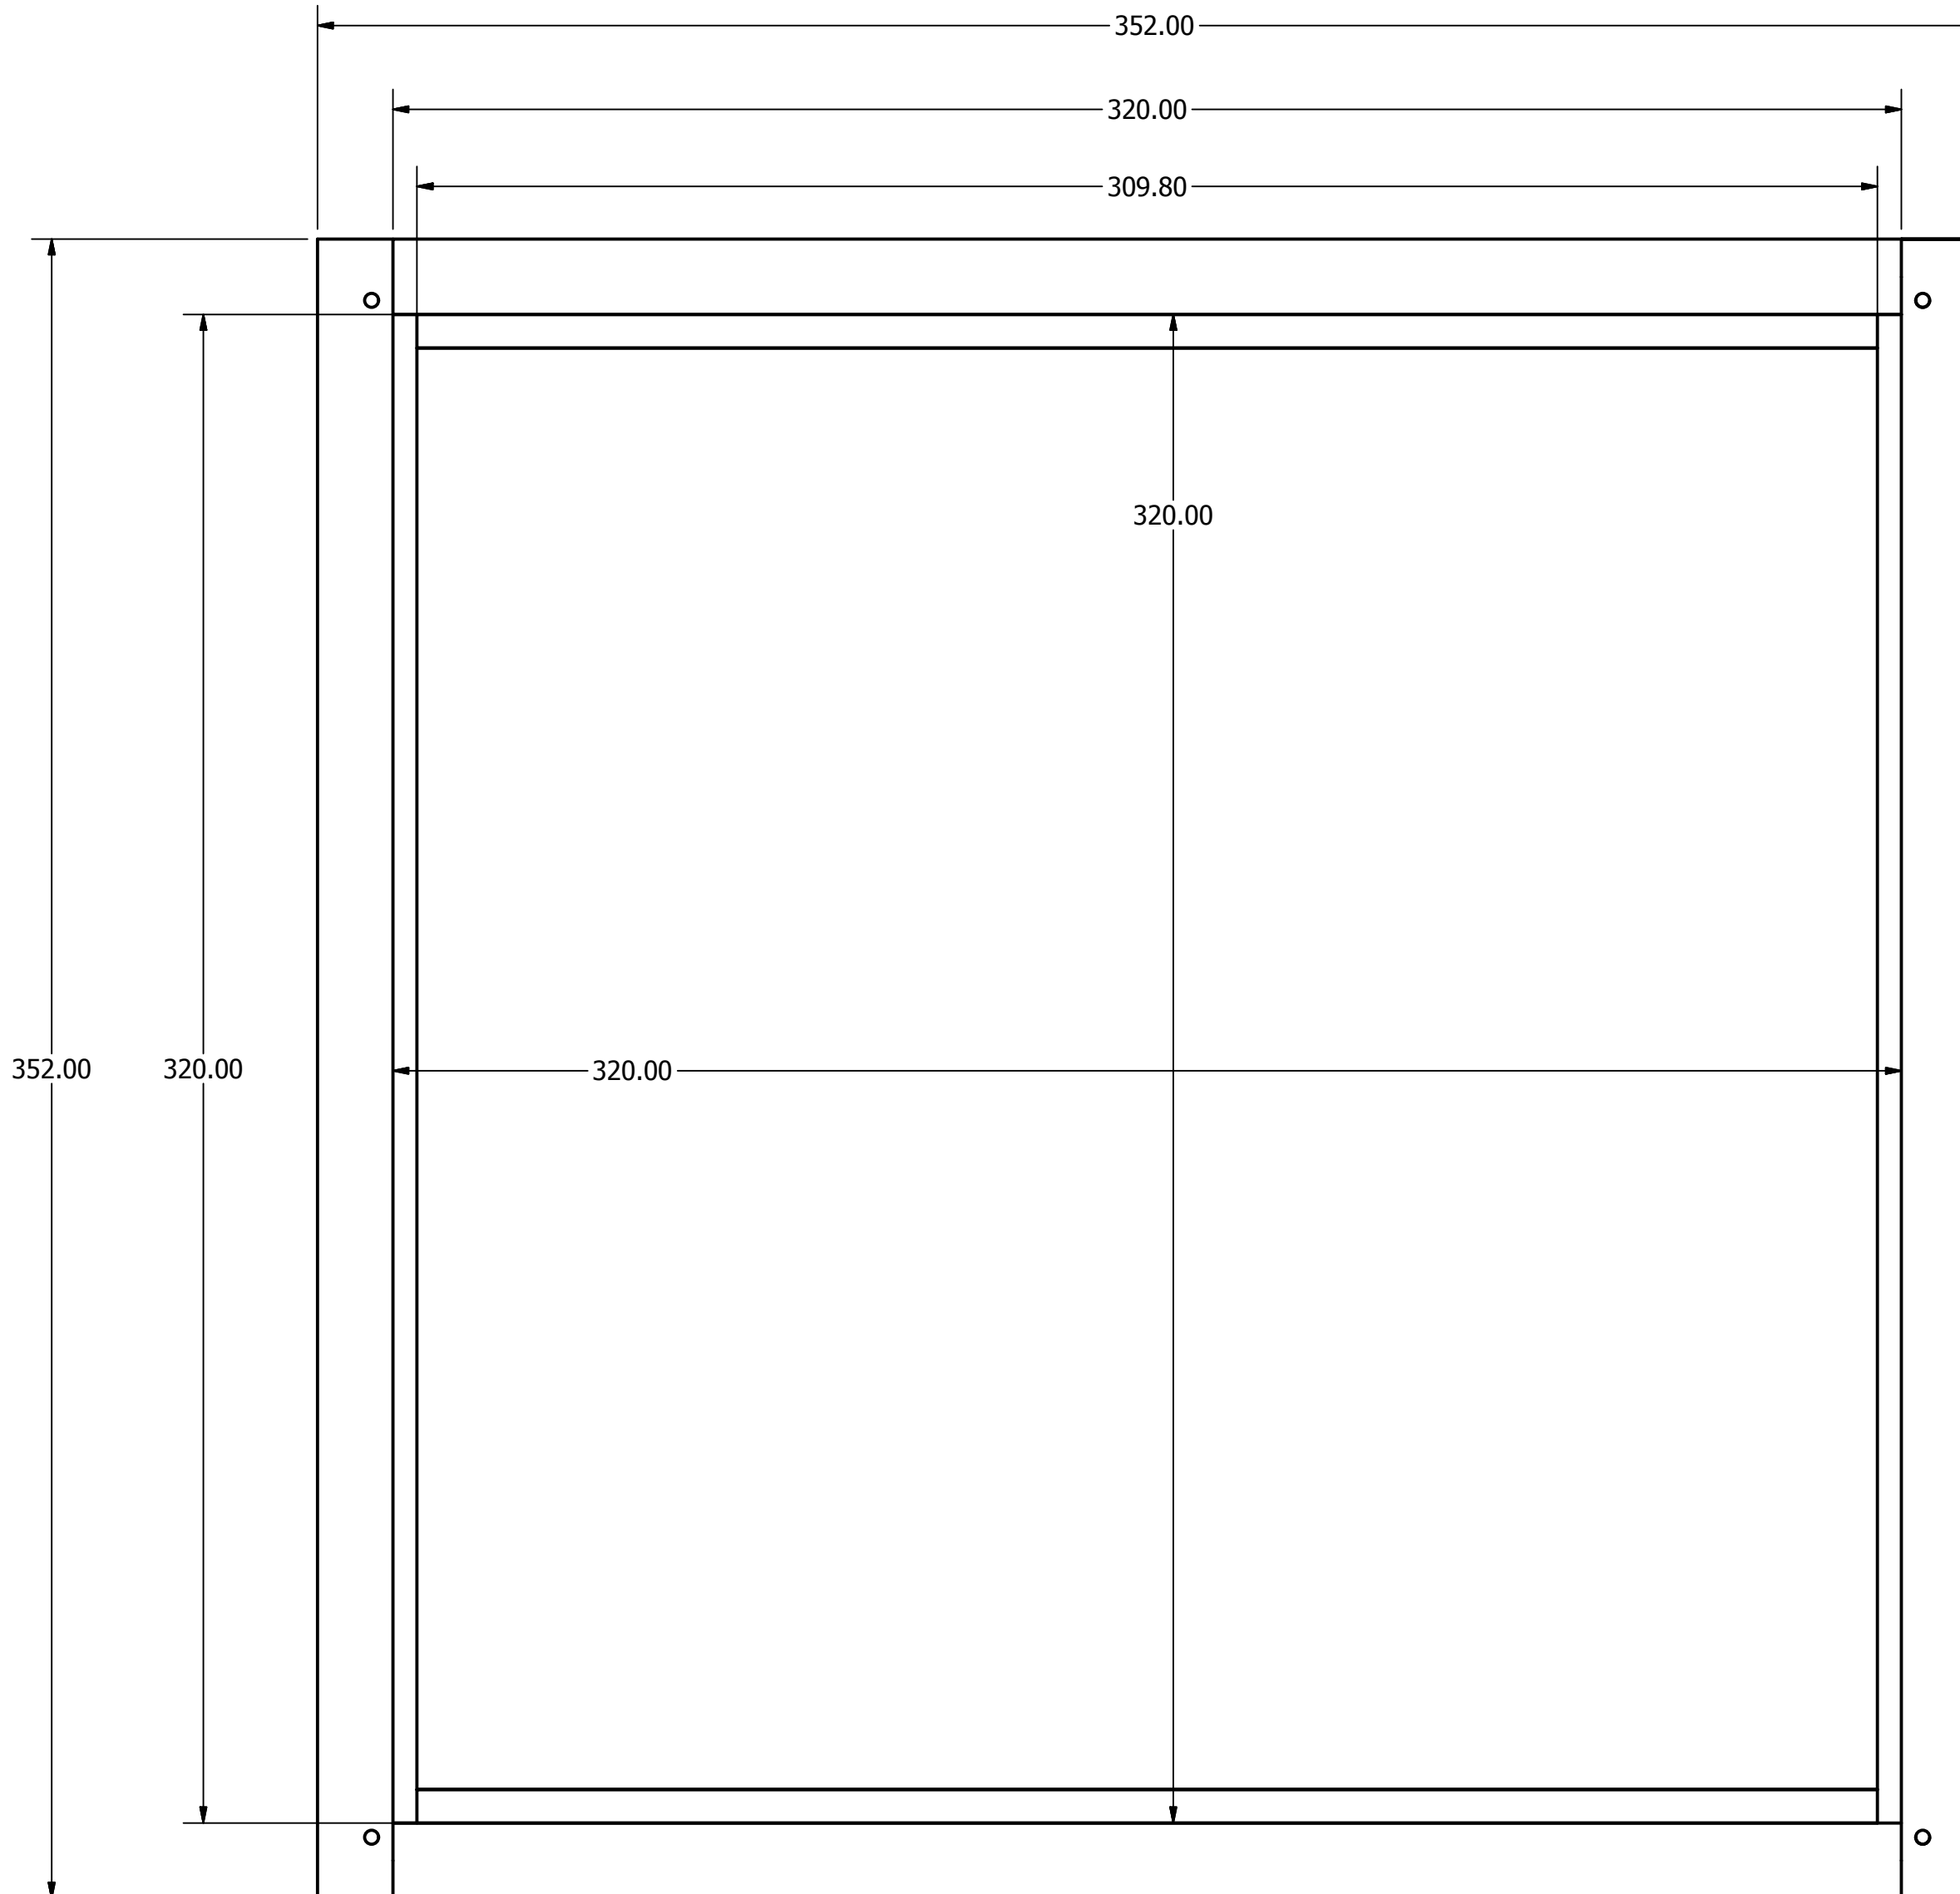

PRODUCED BY AN AUTODESK EDUCATIONAL PRODUCT

PRODUCED BY AN AUTODESK EDUCATIONAL PRODUCT

DRAWN Jim	7/25/2013	TITLE		
CHECKED				
QA		SIZE C		
MFG				
APPROVED		DWG NO Dowel Assembly1		
SCALE		REV		
		SHEET 1 OF 1		