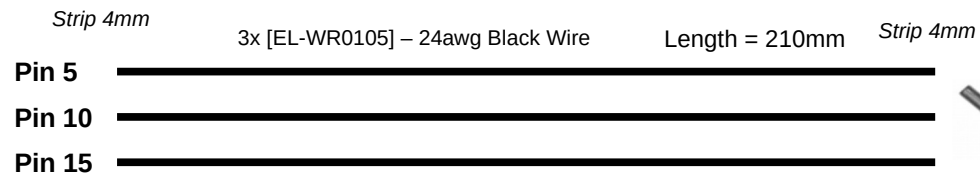

1x [PC-CN0058]  
Female 16pin Housing

15x [EL-MS0059]  
Female Molex Pin

DRAWN BY Bob B.		DATE 08/08/2016	 	
CHECKED BY Mic		DATE 08/09/2016		
EL-HR0088			TITLE <b>TAZ6 CB Y-Z Harness</b>	
FILE NAME TAZ6_CB_Y-Z_Harness_revB.odg		SHEET 1	REV. C	