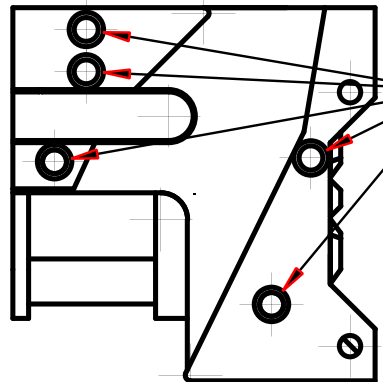

F

E

D

C

B

A

4

4

3

3

2

2

1

1