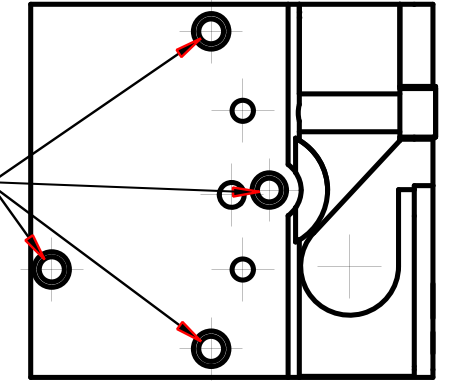

4X [HD-MS0030]
M3 Brass Inserts

DESIGNED BY: Tutley		X_carriage_inserts		G	-
DATE: 8/6/2018		Hibiscus		F	-
SIZE A4				E	-
SCALE 7:10				SCALE	WEIGHT (kg)
WEIGHT (kg) N/A		DRAWING NUMBER PP-IS0060		C	-
SCALE 7:10		SHEET 1/1		B	X
				A	-