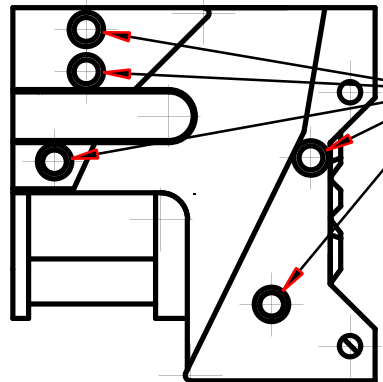

F

E

D

C

B

A

4

4

3

3

2

2

1

1