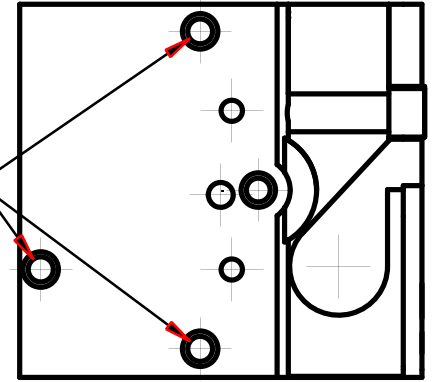

3

3

2

2

1

1

5X [HD-MS0030]
M3 Brass Inserts

2X [HD-MS0030]
M3 Brass Inserts

3X [HD-MS0030]
M3 Brass Inserts

DESIGNED BY: Tutley		X_carriage_inserts		G	-
DATE: 8/6/2018		Hibiscus		F	-
SIZE A4				E	-
SCALE 7:10				SCALE	WEIGHT (kg)
WEIGHT (kg) N/A		DRAWING NUMBER PP-IS0060		C	-
SCALE 7:10		SHEET 1/1		B	-
				A	X