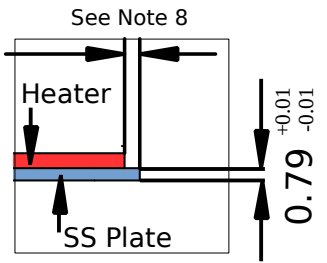

1

2X [EL-MS0008]
Andersen-Heavy Duty
Power Connectors
HOUSING

2X [EL-MS0010]
Heavy Duty Power
Connectors
POWERPOLE 15A

4X R3.0

100K Ohm Thermistor
Honeywell
#135-104LAG-J01

Cut Length:
80 ^{+6.0}/_{-6.0}
Strip Length: 6mm

Cut Length:
118 ^{+6.0}/_{-6.0}
Strip Length: 4mm

Silicon Rubber Heater:
360W 24V
Teflon Leads
Pre-Outgassing
Vulcanized to Plate

1X [PP-MP0059]
Male 2pin Molex Housing
2X [EL-MS0205]
Male Molex Pin

SS Plate 300.0

Heater 298.0

SS Plate 300.0

Heater 298.0

- NOTE:**
- 1) Must be ROHS compliant
 - 2) 430 Stainless steel plate, 22ga.(0.79mm)
 - 3) 2BA Finish
 - 4) Surface Must be free of noticeable pocking, dimples, denting, creases, bends, & scratches over 12mm
 - 5) Must be free of oil and debris
 - 6) Break All Sharp Edges
 - 7) GRAPHICS NOT TO SCALE. For reference only
 - 8) Heater may not overhang more than 2mm nor inset more than 6mm

RAUS **SR**

UNLESS OTHERWISE SPECIFIED
DIMENSIONS ARE IN MILLIMETERS.
TOLERANCES ARE:

DECIMALS	ANGLES
.X±.75	X°±1°
.XX±.25	
.XXX±.125	63
.XXXX±.050	

BREAK EDGES 0.1/0.5
FILLET RADIUS 0.1/0.5

Drawn By: Tutley		Taz Modular Bed Heater		G	-	
DATE: 2/27/18				F	-	
SIZE A4	626 West 66 th Street Loveland CO 80538, USA Phone: +1-970-377-1111 www.alephobjects.com		ALEPH OBJECTS INCORPORATED		E	-
SCALE NTS	WEIGHT (kg) N/A	DRAWING NUMBER AS-HB0007	SHEET 1/1	D	-	
Copyright 2018, Aleph Objects, Inc. CC BY-SA 4.0				C	-	
				B	-	
				A	X	