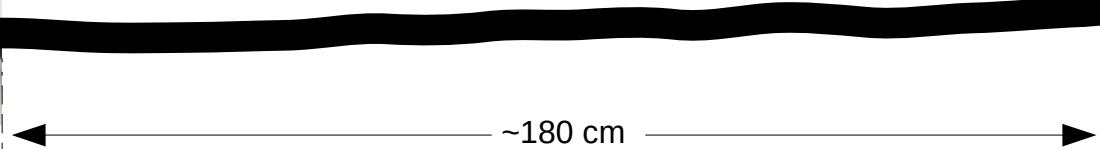

# Guava – P/S AC Cable, Plug & Receptacle

Different depending geographic regions

AC Female Plug – Standard PC Type

AC Receptacle – Standard PC Type

Fuse Box

Need **user-accessible** fuse  
*(It does not have to be a fuse box like this; a circuit breaker/switch is ok too if not cost prohibitive)*