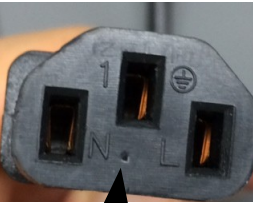

Guava – P/S AC Cable, Plug & Receptacle

Different depending geographic regions

AC Female Plug – Standard PC Type

AC Receptacle – Standard PC Type